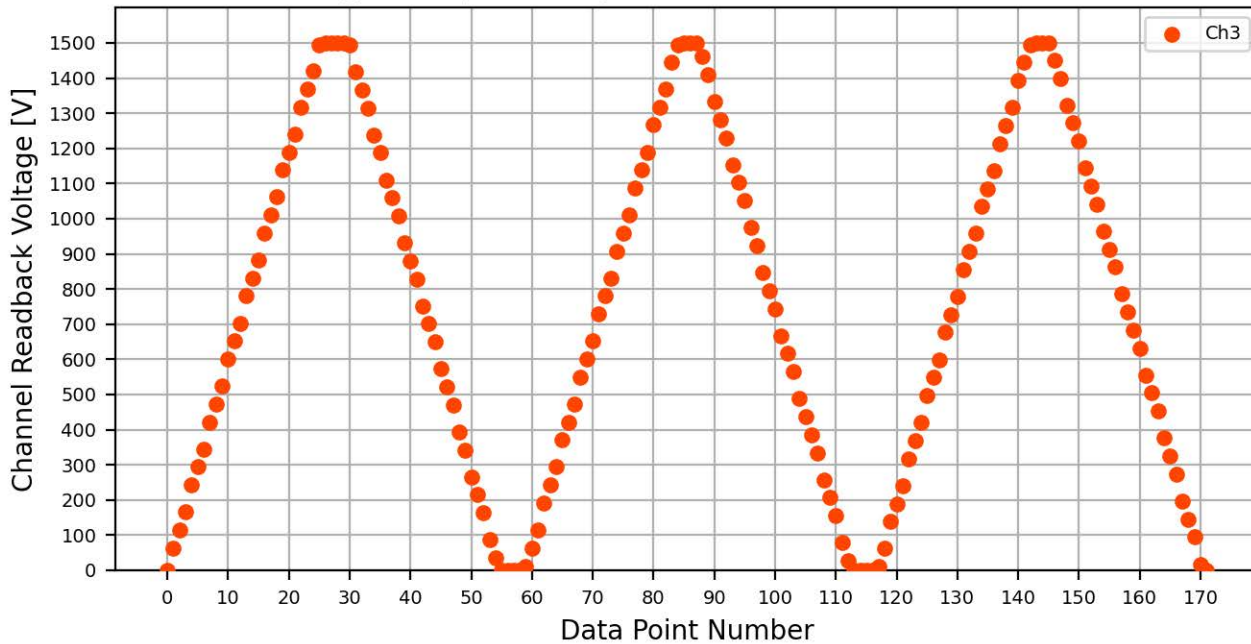

Voltage Ramp Test (Python) Bd #083, Slot #6, Ch #0

Voltage Ramp Test (Python) Bd #083, Slot #6, Ch #1

Voltage Ramp Test (Python) Bd #083, Slot #6, Ch #2

Voltage Ramp Test (Python) Bd #083, Slot #6, Ch #3