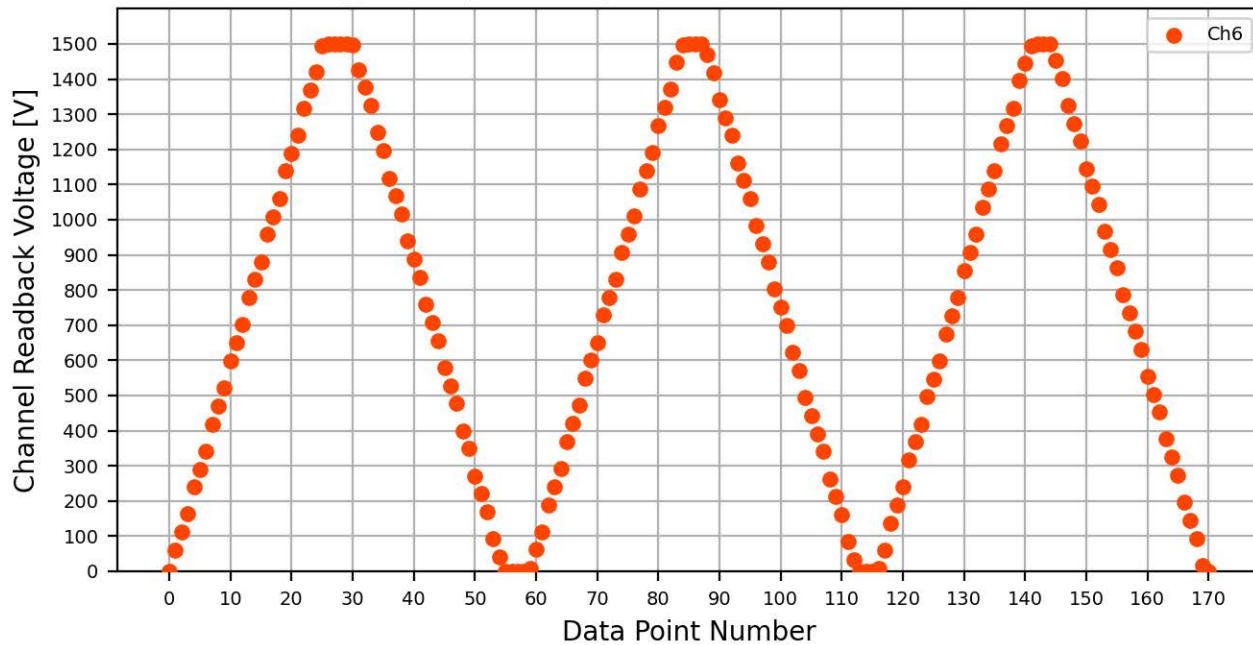

Voltage Ramp Test (Python) Bd #083, Slot #6, Ch #7

Voltage Ramp Test (Python) Bd #083, Slot #6, Ch #6