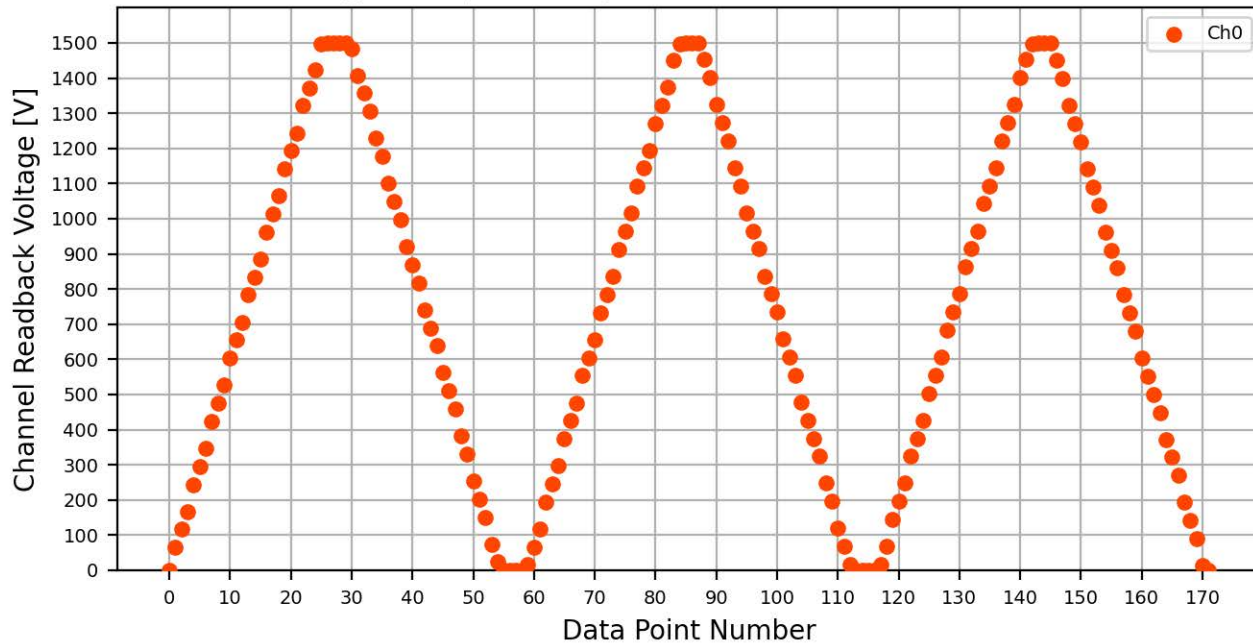

Voltage Ramp Test (Python) Bd #083, Slot #6, Ch #0

Voltage Ramp Test (Python) Bd #083, Slot #6, Ch #1

Voltage Ramp Test (Python) Bd #083, Slot #6, Ch #2

Voltage Ramp Test (Python) Bd #083, Slot #6, Ch #3