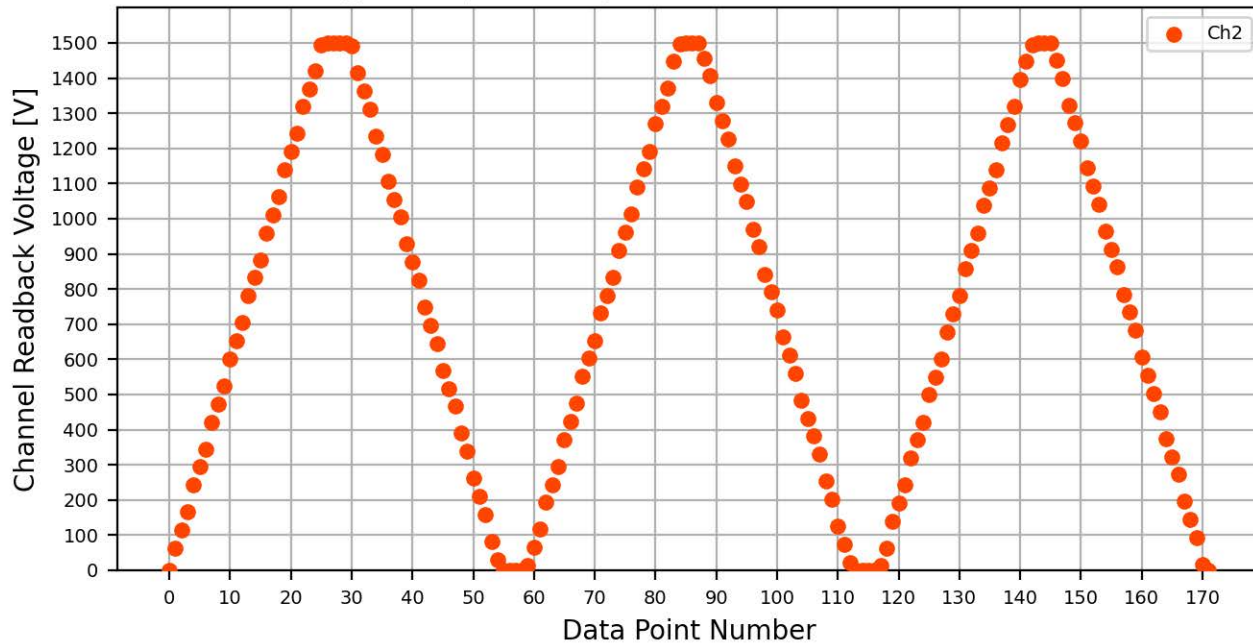

Voltage Ramp Test (Python) Bd #083, Slot #6, Ch #0

Voltage Ramp Test (Python) Bd #083, Slot #6, Ch #1

Voltage Ramp Test (Python) Bd #083, Slot #6, Ch #2

Voltage Ramp Test (Python) Bd #083, Slot #6, Ch #3