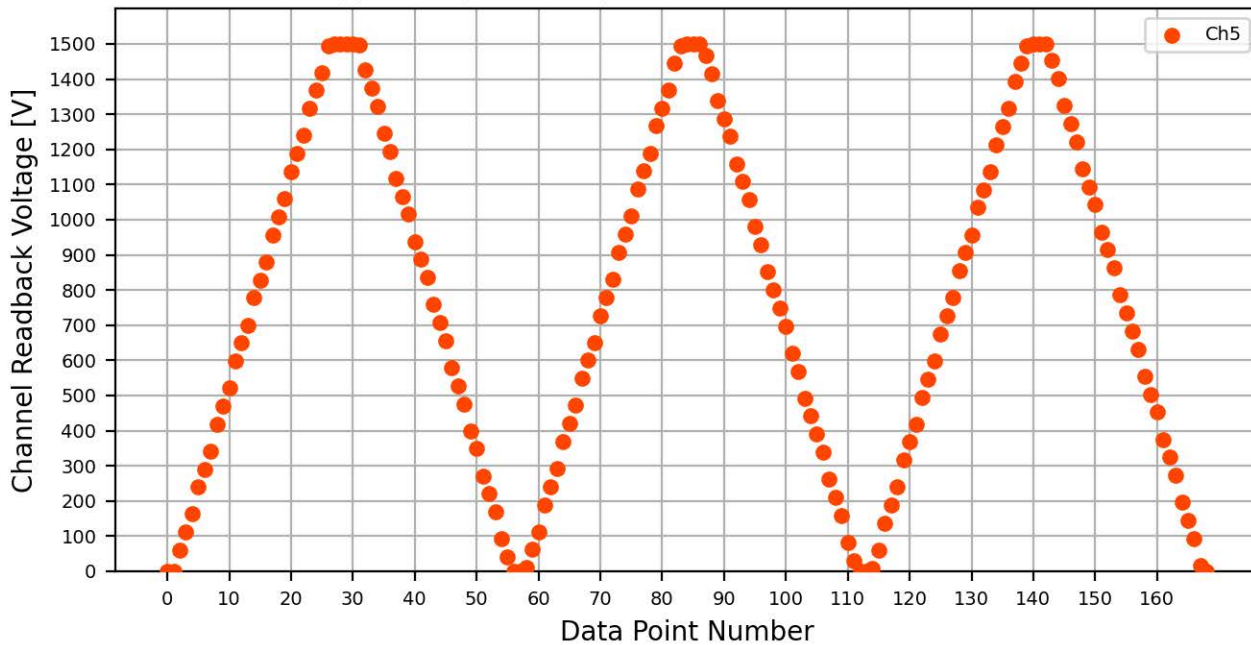

Voltage Ramp Test (Python) Bd #083, Slot #6, Ch #6

Voltage Ramp Test (Python) Bd #083, Slot #6, Ch #5