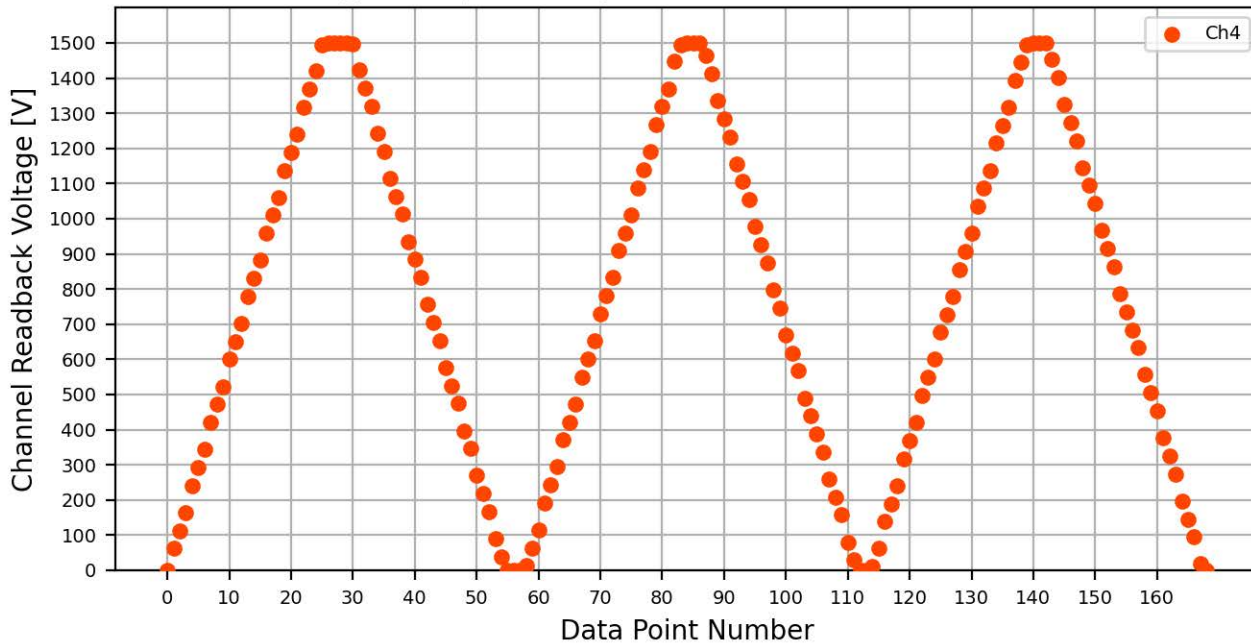

Voltage Ramp Test (Python) Bd #083, Slot #6, Ch #5

Voltage Ramp Test (Python) Bd #083, Slot #6, Ch #4