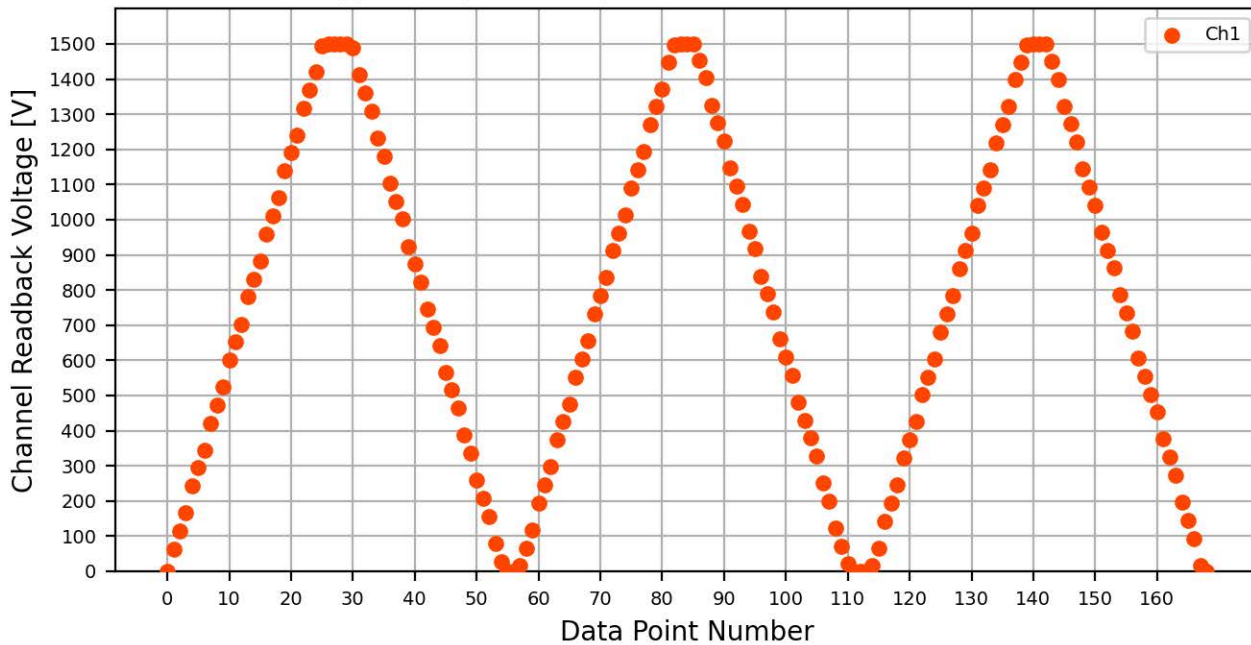

Voltage Ramp Test (Python) Bd #083, Slot #6, Ch #0

Voltage Ramp Test (Python) Bd #083, Slot #6, Ch #1

Voltage Ramp Test (Python) Bd #083, Slot #6, Ch #2

Voltage Ramp Test (Python) Bd #083, Slot #6, Ch #3